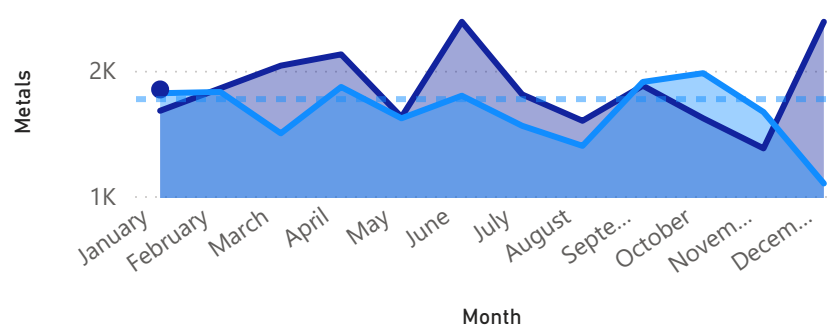

Metals	Paper & Card	Plastic	Total	Year	Month
1820	18700	2250	22770	2024	January
1830	17100	2200	21130	2024	February
1500	20500	2250	24250	2024	March
1870	19200	2350	23420	2024	April
1620	18800	4900	25320	2024	May
1800	19450	2450	23700	2024	June
1560	19000	2200	22760	2024	July
1400	27900	2450	31750	2024	August
1910	18200	2300	22410	2024	September
1980	18500	2200	22680	2024	October
1670	17550	2400	21620	2024	November
1100	19050	2050	22200	2024	December
1850	28052	2300	32202	2025	January
21910	262002	32300	316212		

St Brelade Recycling Report January 2025

Paper & Card

Plastic

Metals

Total

Total by Year

Max Collection - in kilograms	Min Collection - in kilograms
33K	21K