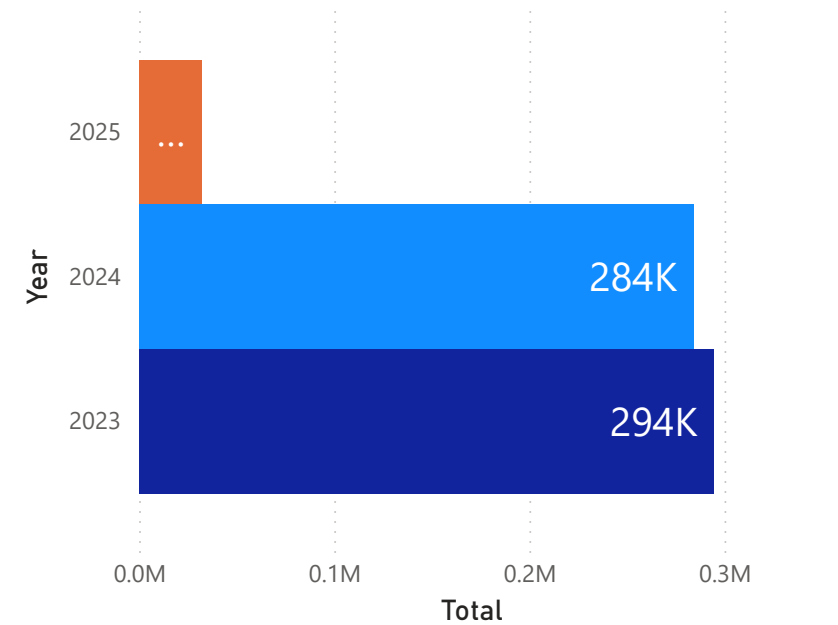

Metals	Paper & Card	Plastic	Total	Year	Month
1820	18700	2250	22770	2024	January
1830	17100	2200	21130	2024	February
1500	20500	2250	24250	2024	March
1870	19200	2350	23420	2024	April
1620	18800	4900	25320	2024	May
1800	19450	2450	23700	2024	June
1560	19000	2200	22760	2024	July
1400	27900	2450	31750	2024	August
1910	18200	2300	22410	2024	September
1980	18500	2200	22680	2024	October
1670	17550	2400	21620	2024	November
1100	19050	2050	22200	2024	December
1850	28052	2300	32202	2025	January
21910	262002	32300	316212		

St Brelade Recycling Report January 2025

Paper & Card

Plastic

Metals

Total

Total by Year

Max Collection - in kilograms	Min Collection - in kilograms
33K	21K