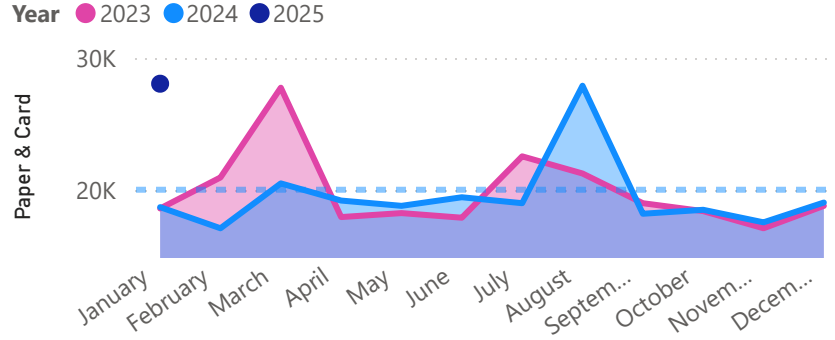

Metals	Paper & Card	Plastic	Total	Year	Month
1820	18700	2250	22770	2024	January
1830	17100	2200	21130	2024	February
1500	20500	2250	24250	2024	March
1870	19200	2350	23420	2024	April
1620	18800	4900	25320	2024	May
1800	19450	2450	23700	2024	June
1560	19000	2200	22760	2024	July
1400	27900	2450	31750	2024	August
1910	18200	2300	22410	2024	September
1980	18500	2200	22680	2024	October
1670	17550	2400	21620	2024	November
1100	19050	2050	22200	2024	December
1850	28052	2300	32202	2025	January
21910	262002	32300	316212		

St Brelade Recycling Report January 2025

Paper & Card

Plastic

Metals

Total

Total by Year

Max Collection - in kilograms	Min Collection - in kilograms
33K	21K