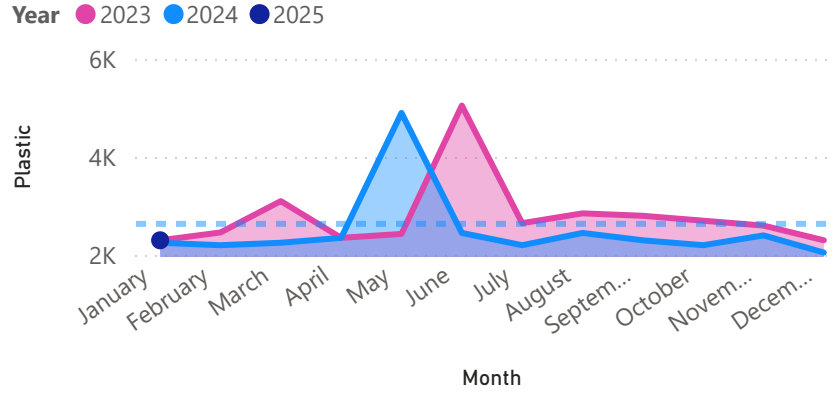

Metals	Paper & Card	Plastic	Total	Year	Month
1820	18700	2250	22770	2024	January
1830	17100	2200	21130	2024	February
1500	20500	2250	24250	2024	March
1870	19200	2350	23420	2024	April
1620	18800	4900	25320	2024	May
1800	19450	2450	23700	2024	June
1560	19000	2200	22760	2024	July
1400	27900	2450	31750	2024	August
1910	18200	2300	22410	2024	September
1980	18500	2200	22680	2024	October
1670	17550	2400	21620	2024	November
1100	19050	2050	22200	2024	December
1850	28052	2300	32202	2025	January
21910	262002	32300	316212		

St Brelade Recycling Report January 2025

Paper & Card

Plastic

Metals

Total

Total by Year

Max Collection - in kilograms	Min Collection - in kilograms
33K	21K