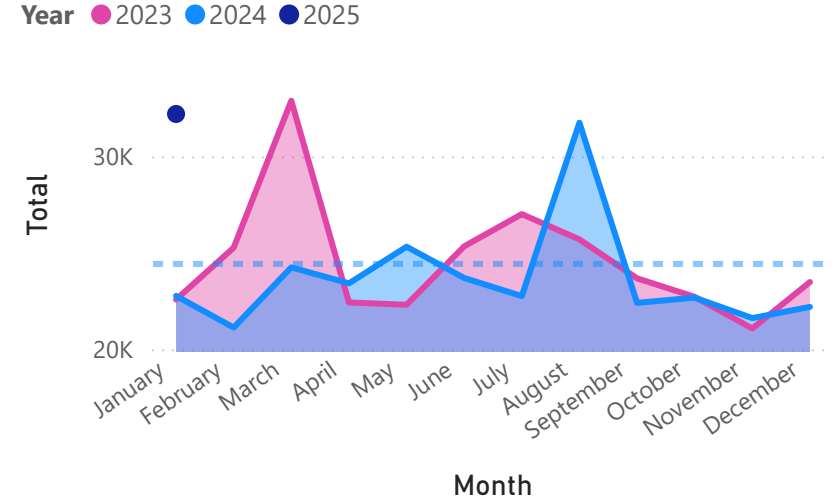

Metals	Paper & Card	Plastic	Total	Year	Month
1820	18700	2250	22770	2024	January
1830	17100	2200	21130	2024	February
1500	20500	2250	24250	2024	March
1870	19200	2350	23420	2024	April
1620	18800	4900	25320	2024	May
1800	19450	2450	23700	2024	June
1560	19000	2200	22760	2024	July
1400	27900	2450	31750	2024	August
1910	18200	2300	22410	2024	September
1980	18500	2200	22680	2024	October
1670	17550	2400	21620	2024	November
1100	19050	2050	22200	2024	December
1850	28052	2300	32202	2025	January
21910	262002	32300	316212		

St Brelade Recycling Report January 2025

Paper & Card

Plastic

Metals

Total

Total by Year

Max Collection - in kilograms	Min Collection - in kilograms
33K	21K