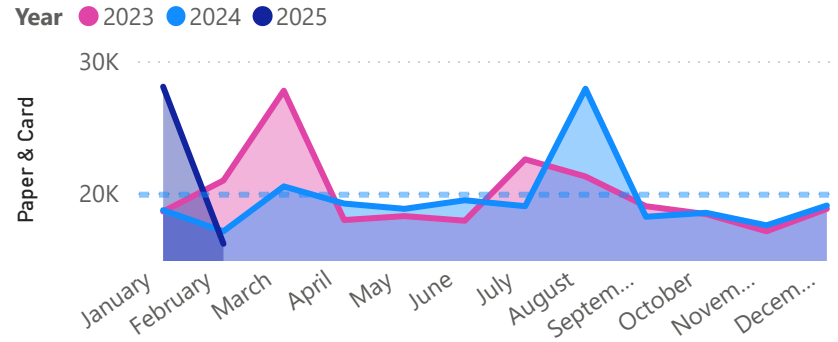

St Brelade Recycle Report February 2025

Metals	Paper & Card	Plastic	Total	Year	Month
1820	18700	2250	22770	2024	January
1830	17100	2200	21130	2024	February
1500	20500	2250	24250	2024	March
1870	19200	2350	23420	2024	April
1620	18800	4900	25320	2024	May
1800	19450	2450	23700	2024	June
1560	19000	2200	22760	2024	July
1400	27900	2450	31750	2024	August
1910	18200	2300	22410	2024	September
1980	18500	2200	22680	2024	October
1670	17550	2400	21620	2024	November
1100	19050	2050	22200	2024	December
1850	28052	2300	32202	2025	January
1850	16150	2100	20100	2025	February
23760	278152	34400	336312		

Paper & Card