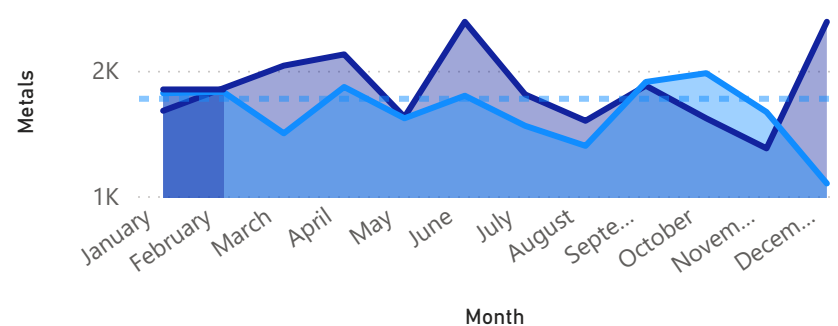

St Brelade Recycle Report February 2025

Metals	Paper & Card	Plastic	Total	Year	Month
1820	18700	2250	22770	2024	January
1830	17100	2200	21130	2024	February
1500	20500	2250	24250	2024	March
1870	19200	2350	23420	2024	April
1620	18800	4900	25320	2024	May
1800	19450	2450	23700	2024	June
1560	19000	2200	22760	2024	July
1400	27900	2450	31750	2024	August
1910	18200	2300	22410	2024	September
1980	18500	2200	22680	2024	October
1670	17550	2400	21620	2024	November
1100	19050	2050	22200	2024	December
1850	28052	2300	32202	2025	January
1850	16150	2100	20100	2025	February
23760	278152	34400	336312		

Paper & Card

Plastic

Metals

Total

Total by Year

Max Collection - in kilograms

33K

Min Collection - in kilograms

20K