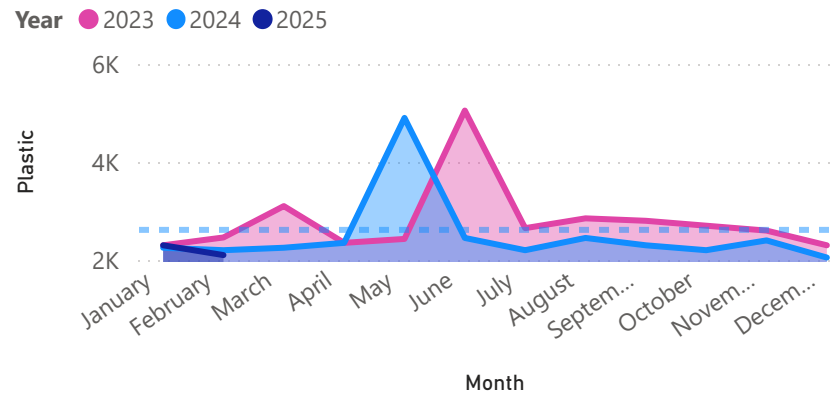

St Brelade Recycle Report February 2025

Metals	Paper & Card	Plastic	Total	Year	Month
1820	18700	2250	22770	2024	January
1830	17100	2200	21130	2024	February
1500	20500	2250	24250	2024	March
1870	19200	2350	23420	2024	April
1620	18800	4900	25320	2024	May
1800	19450	2450	23700	2024	June
1560	19000	2200	22760	2024	July
1400	27900	2450	31750	2024	August
1910	18200	2300	22410	2024	September
1980	18500	2200	22680	2024	October
1670	17550	2400	21620	2024	November
1100	19050	2050	22200	2024	December
1850	28052	2300	32202	2025	January
1850	16150	2100	20100	2025	February
23760	278152	34400	336312		

Paper & Card

Plastic

Metals

Total

Total by Year

Max Collection - in kilograms

33K

Min Collection - in kilograms

20K