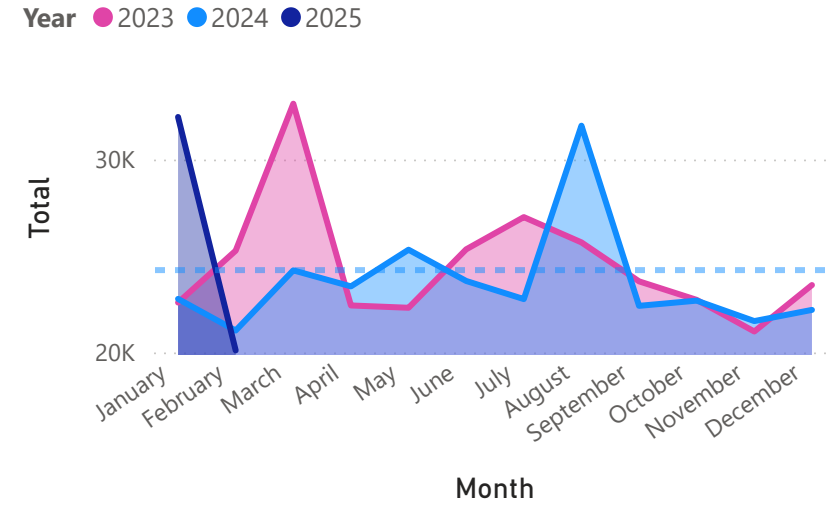

St Brelade Recycle Report February 2025

Metals	Paper & Card	Plastic	Total	Year	Month
1820	18700	2250	22770	2024	January
1830	17100	2200	21130	2024	February
1500	20500	2250	24250	2024	March
1870	19200	2350	23420	2024	April
1620	18800	4900	25320	2024	May
1800	19450	2450	23700	2024	June
1560	19000	2200	22760	2024	July
1400	27900	2450	31750	2024	August
1910	18200	2300	22410	2024	September
1980	18500	2200	22680	2024	October
1670	17550	2400	21620	2024	November
1100	19050	2050	22200	2024	December
1850	28052	2300	32202	2025	January
1850	16150	2100	20100	2025	February
23760	278152	34400	336312		

Paper & Card

Plastic

Metals

Total

Total by Year

Max Collection - in kilograms

33K

Min Collection - in kilograms

20K